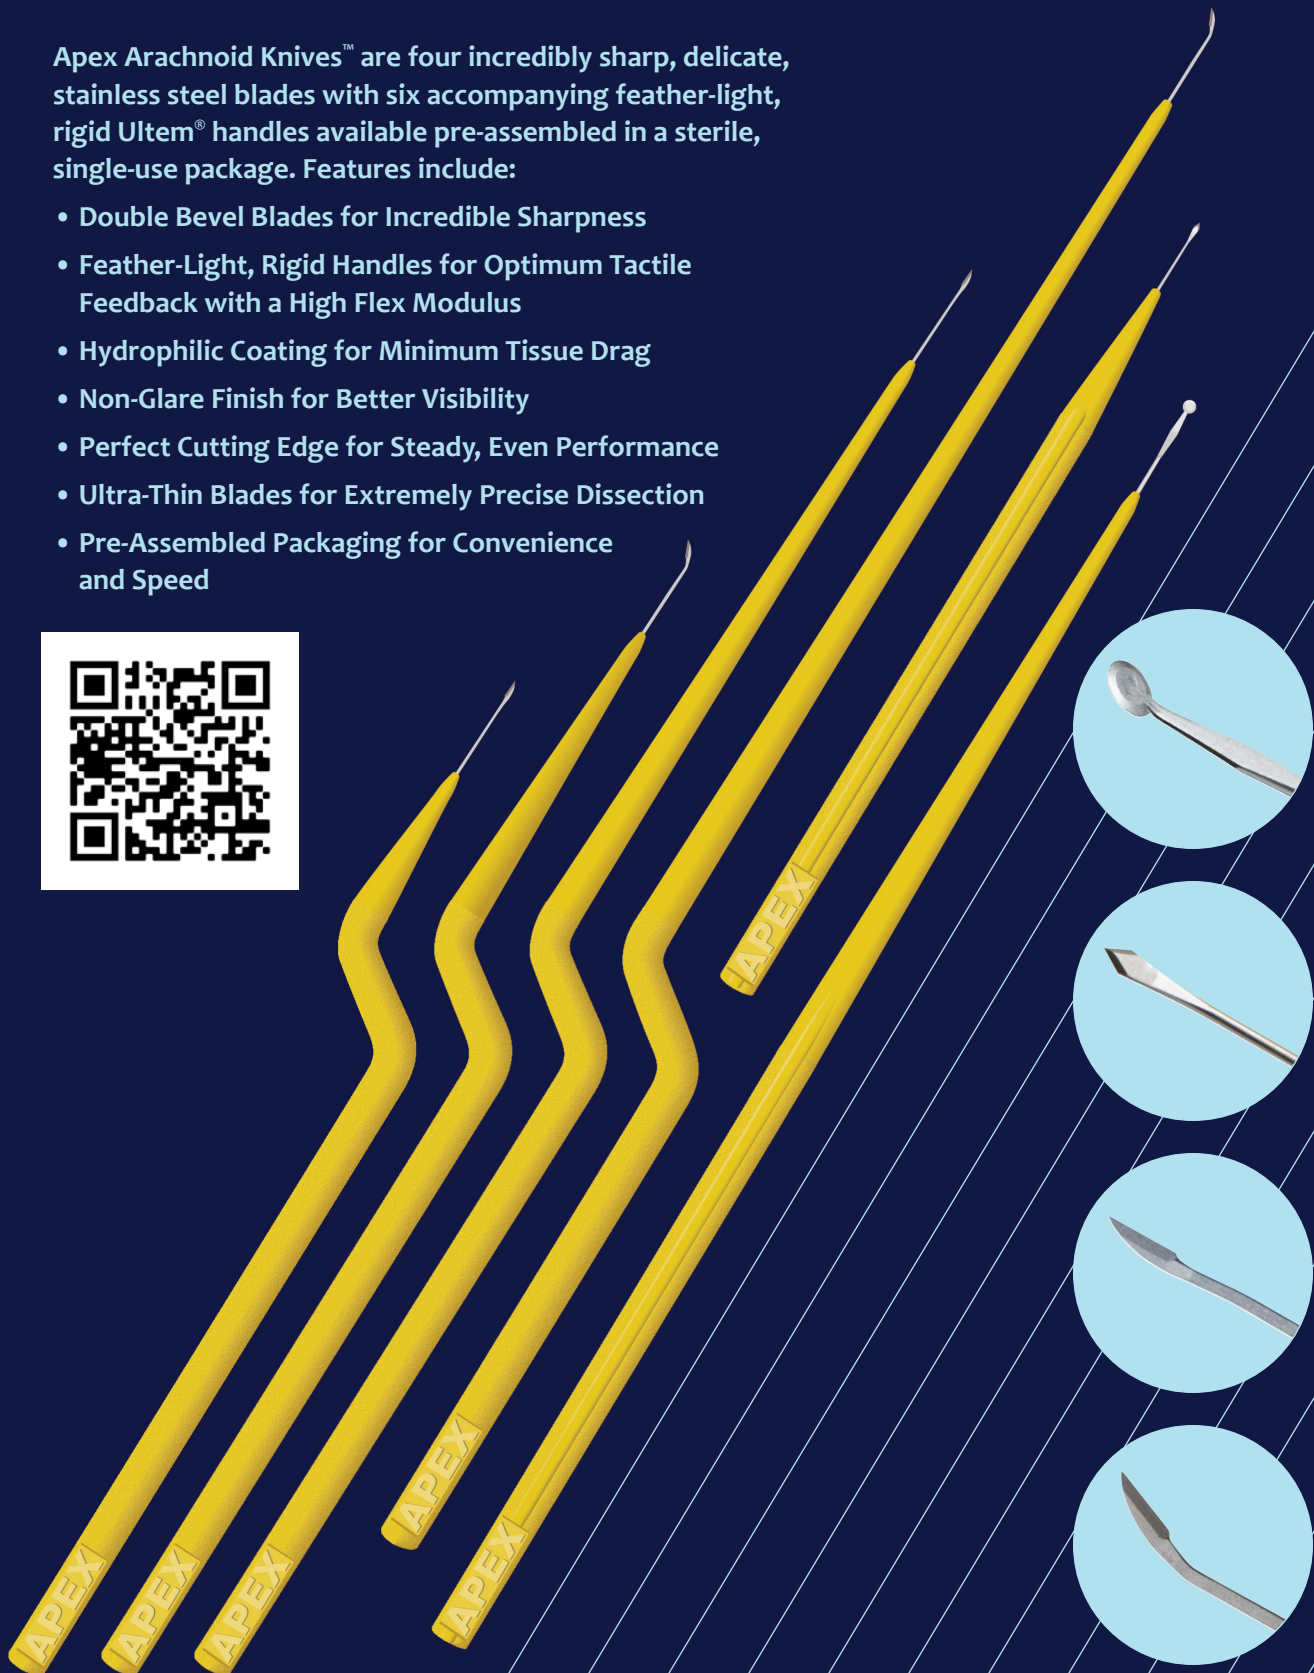

APEX ARACHNOID KNIVES™

Apex Arachnoid Knives™ are four incredibly sharp, delicate, stainless steel blades with six accompanying feather-light, rigid Ultem® handles available pre-assembled in a sterile, single-use package. Features include:

- Double Bevel Blades for Incredible Sharpness
- Feather-Light, Rigid Handles for Optimum Tactile Feedback with a High Flex Modulus
- Hydrophilic Coating for Minimum Tissue Drag
- Non-Glare Finish for Better Visibility
- Perfect Cutting Edge for Steady, Even Performance
- Ultra-Thin Blades for Extremely Precise Dissection
- Pre-Assembled Packaging for Convenience and Speed

Designed in collaboration with leading Surgeons